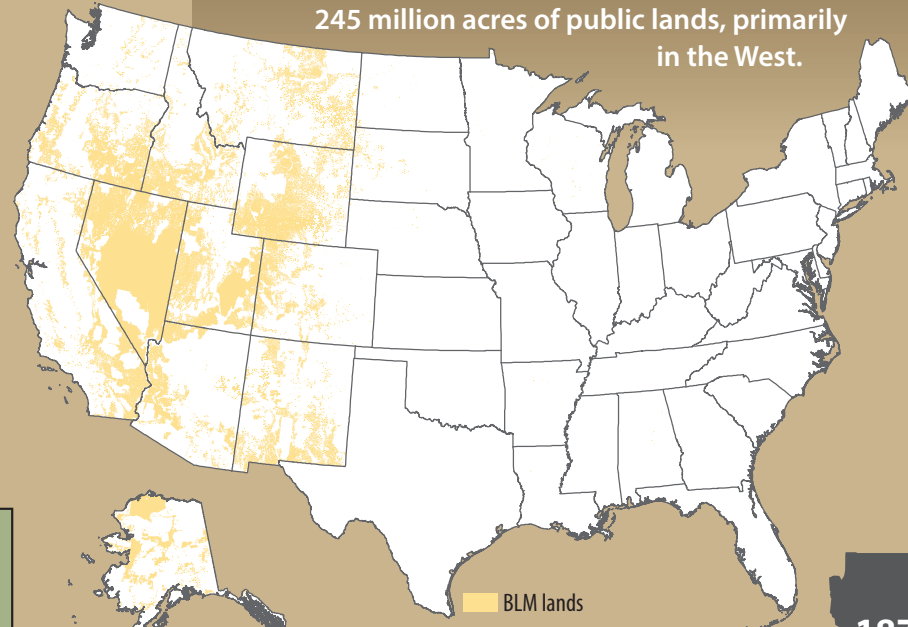

THE GROWING WEST

The Bureau of Land Management administers more than 245 million acres of public lands, primarily in the West.

Nearly 64 million people live within 25 miles of BLM-managed public lands.

BLM lands

The population in the West and, consequently, the use of the public lands continue to increase at a rapid rate.

2014 population
1976 population