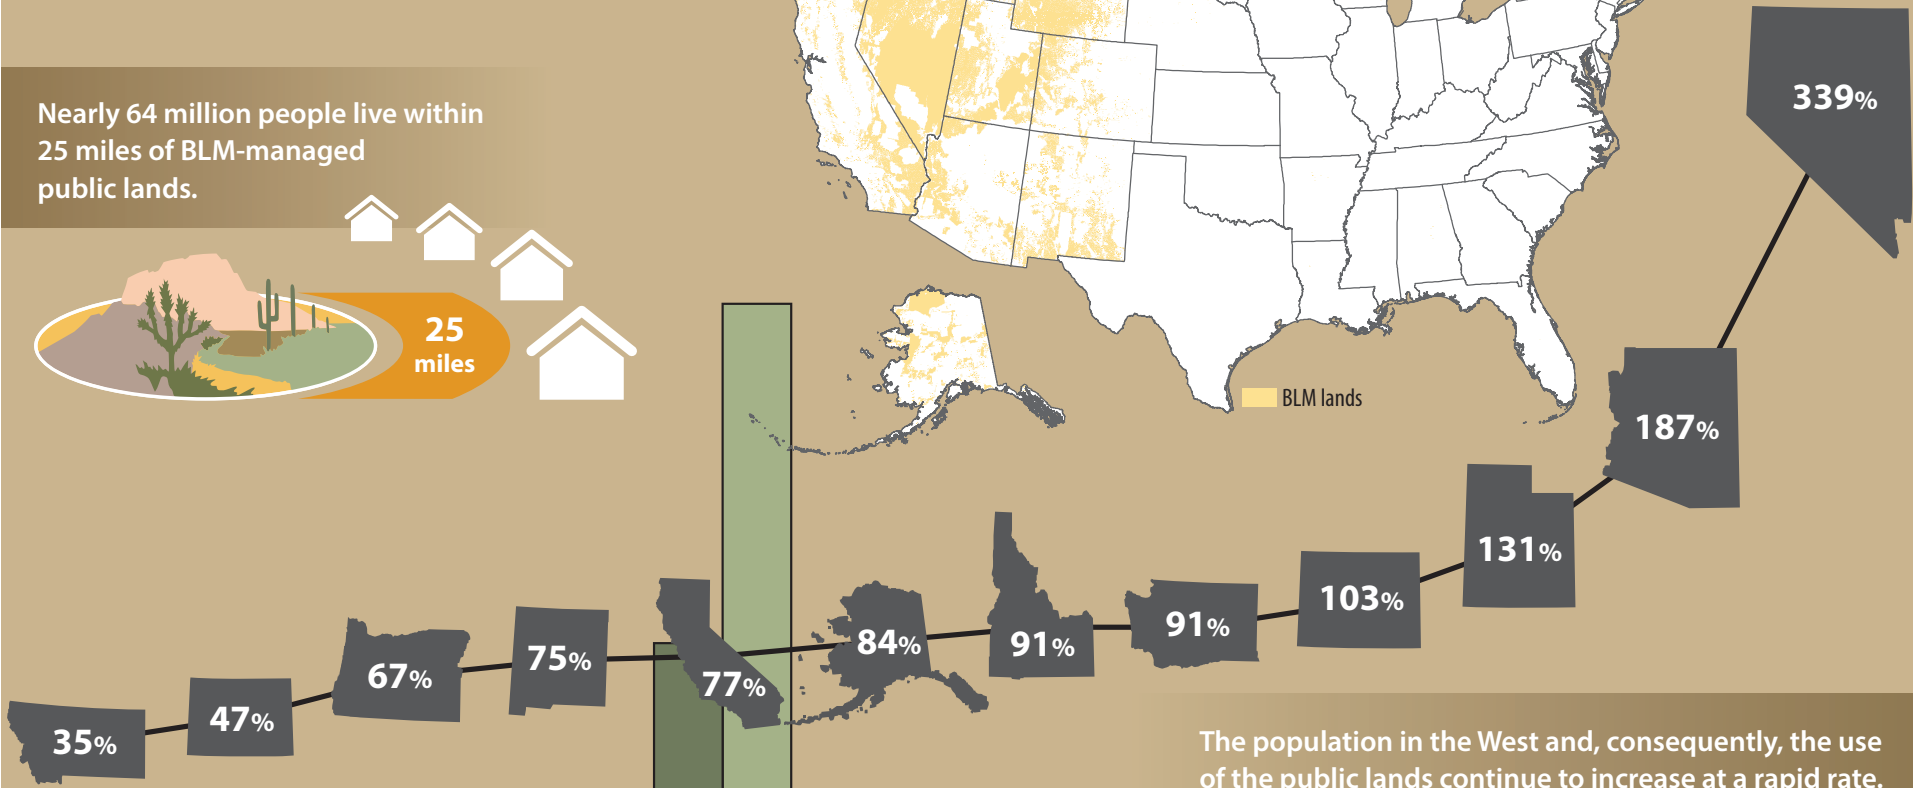

THE GROWING WEST

The Bureau of Land Management administers more than 245 million acres of public lands, primarily in the West.

Nearly 64 million people live within 25 miles of BLM-managed public lands.

BLM lands

The population in the West and, consequently, the use of the public lands continue to increase at a rapid rate.

2014 population
1976 population